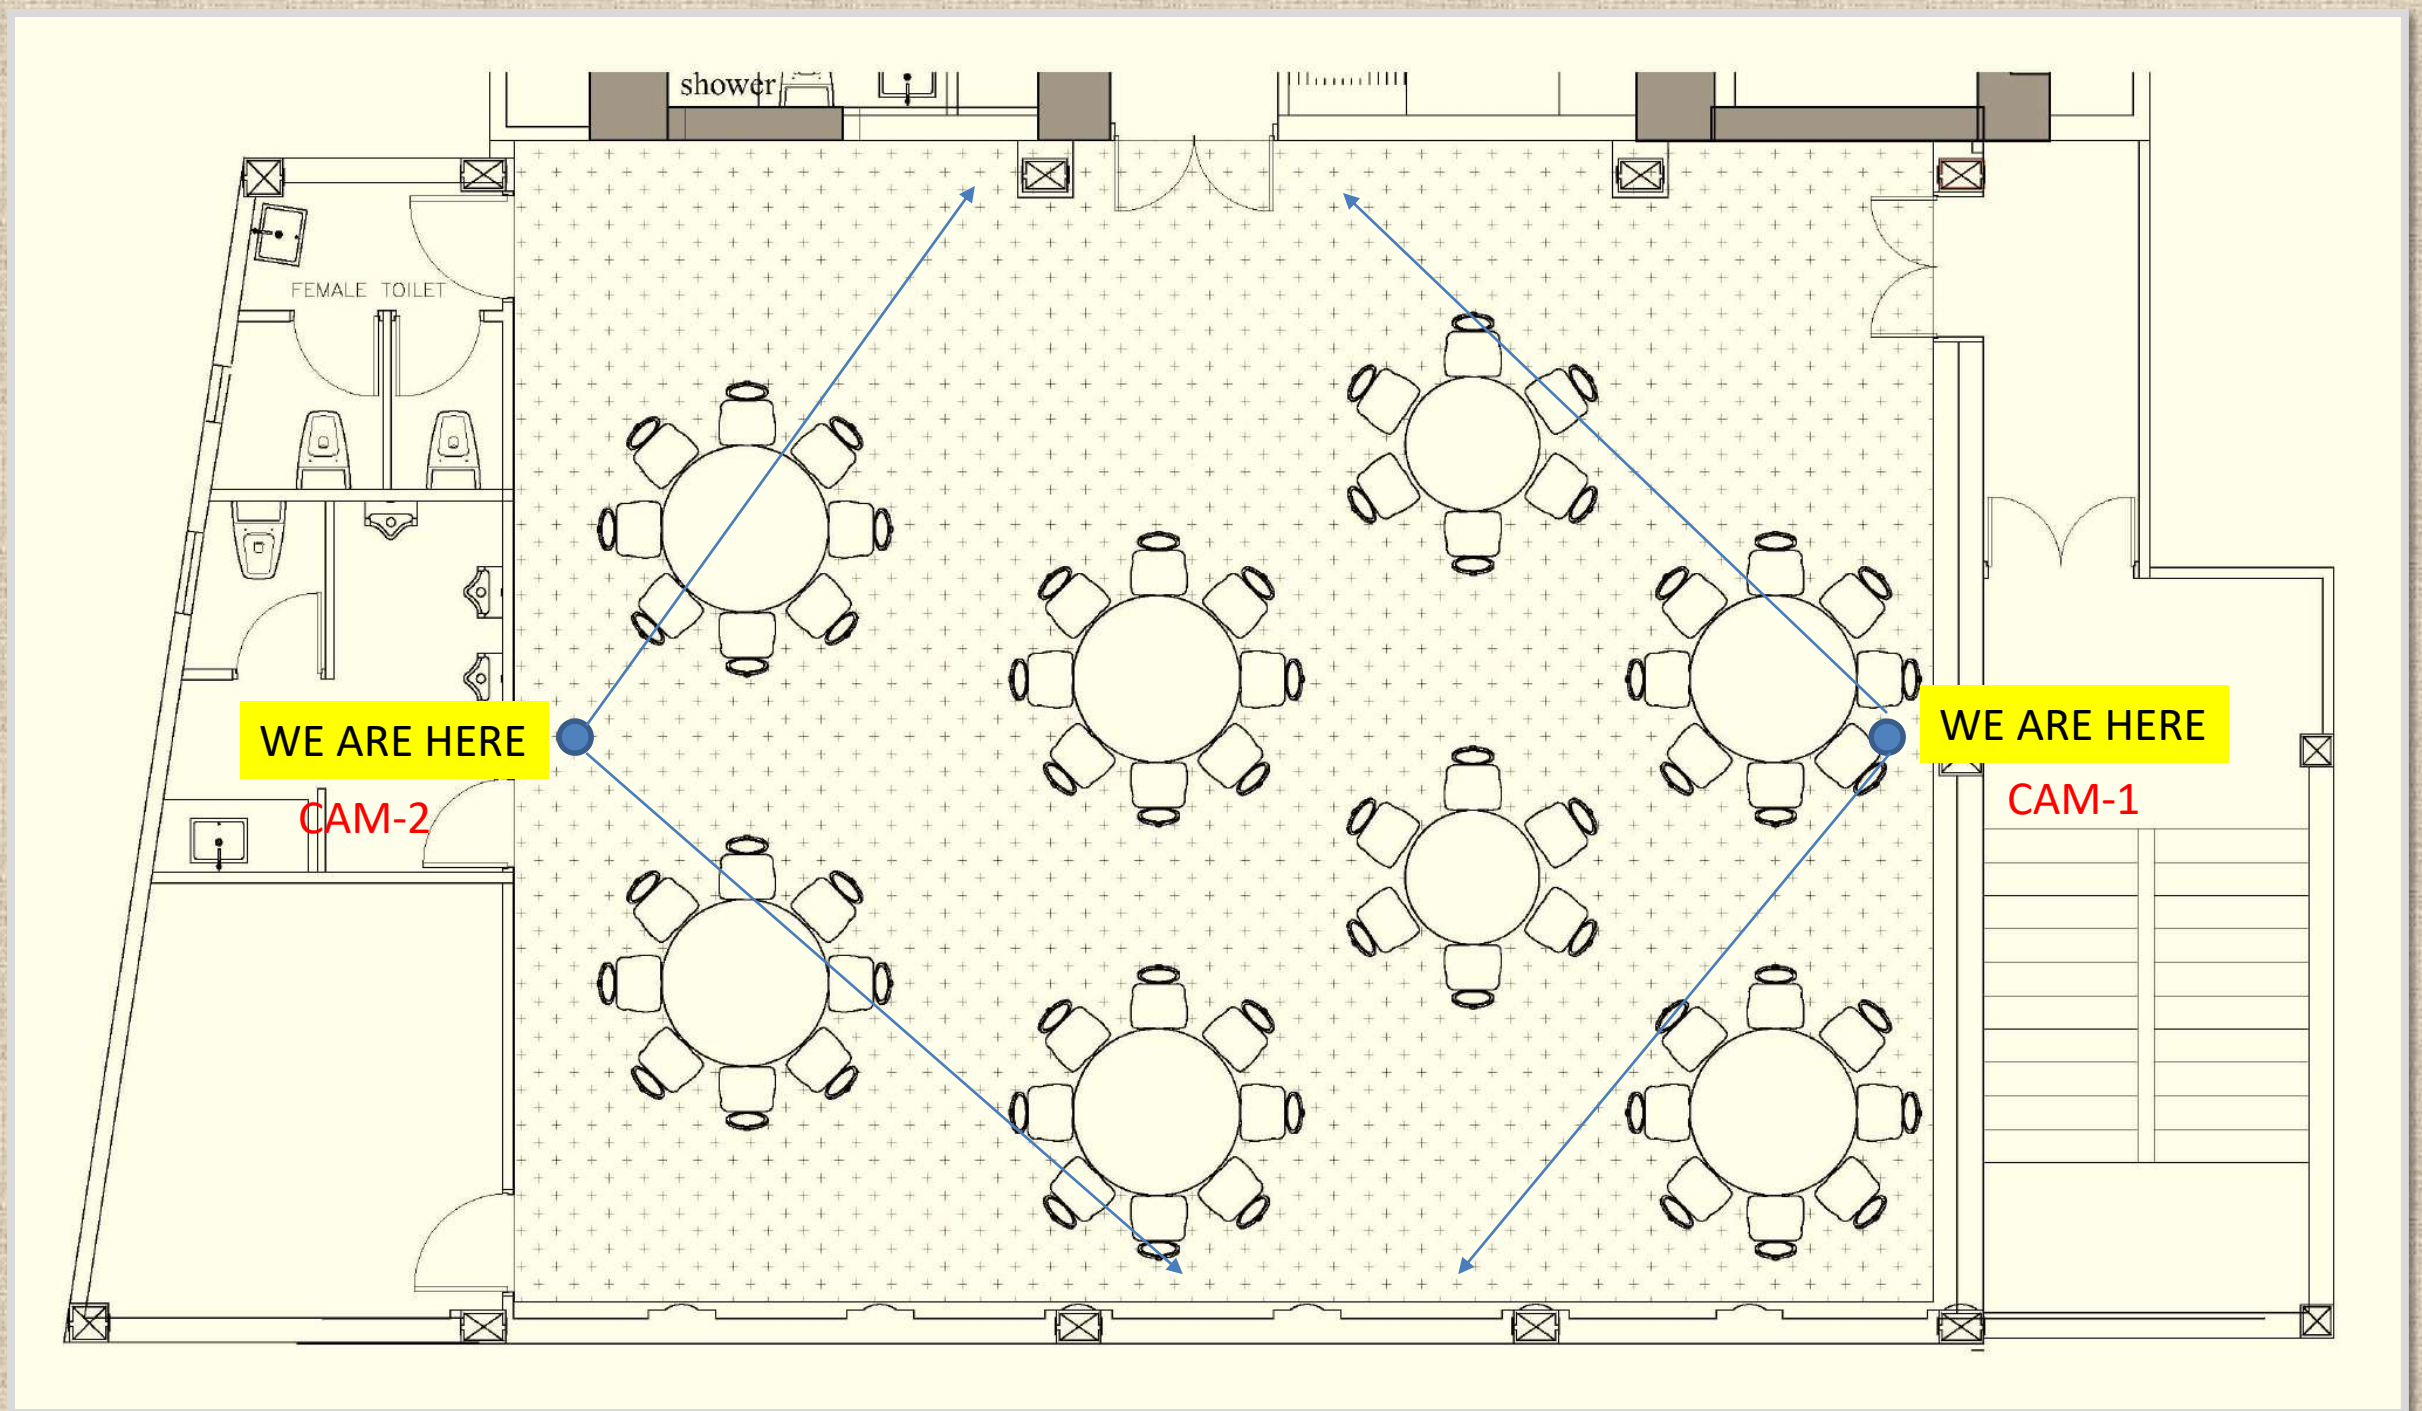

**HOTEL REGENTA AT KATHMANDU  
SECOND FLOOR SEMINAR HALL 3D PRESENTATION  
DATE: 11-OCT-2023**

LEATHRETTE -A FINISH

VENEER FINISH

PROILE LIGHT

LEATHRETTE-B FINISH

White Dove  
Benjamin Moore

Pure White  
Sherwin Williams

METAL PROFILE

ROLLER BLINDS

CARPET

THANK YOU  
BY STUDIO LINE CRAFT