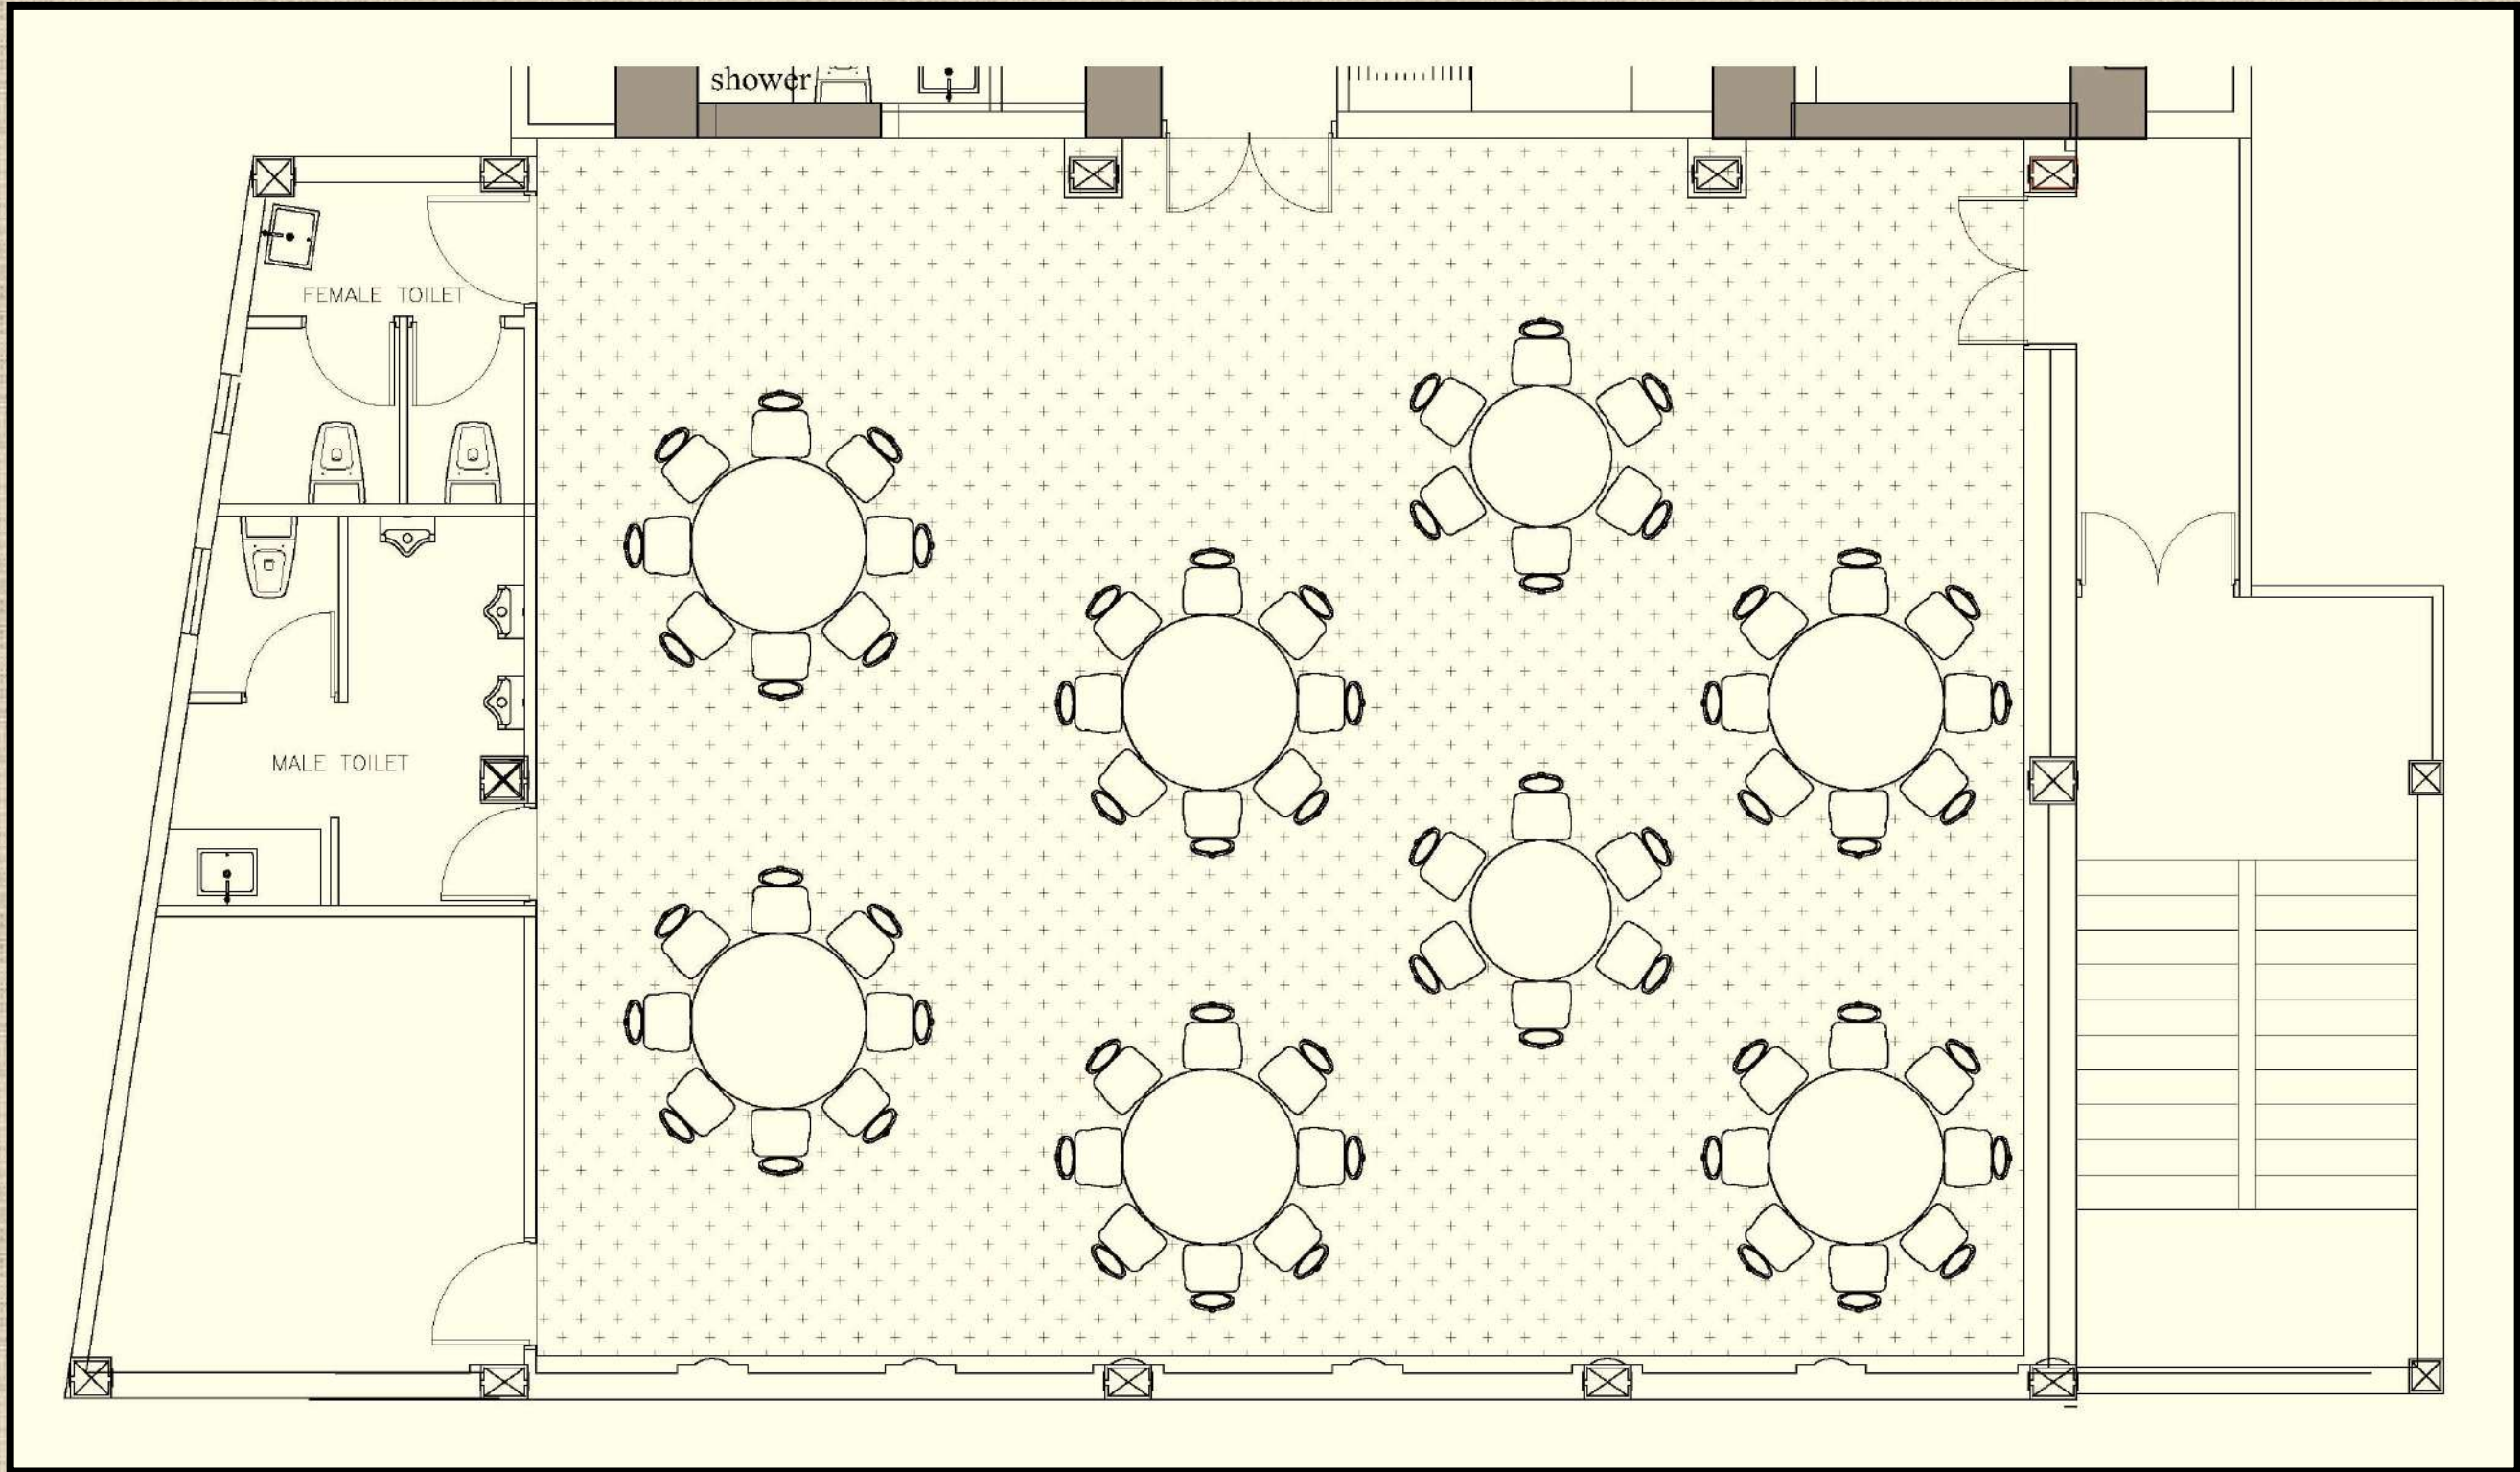

**HOTEL REGENTA AT KATHMANDU  
SECOND FLOOR SEMINAR HALL 3D PRESENTATION  
DATE: 11-OCT-2023**

LEATHRETTE -A FINISH

VENEER FINISH

PROILE LIGHT

LEATHRETTE-B FINISH

White Dove  
Benjamin Moore

Pure White  
Sherwin Williams

METAL PROFILE

ROLLER BLINDS

CARPET

THANK YOU  
BY STUDIO LINE CRAFT