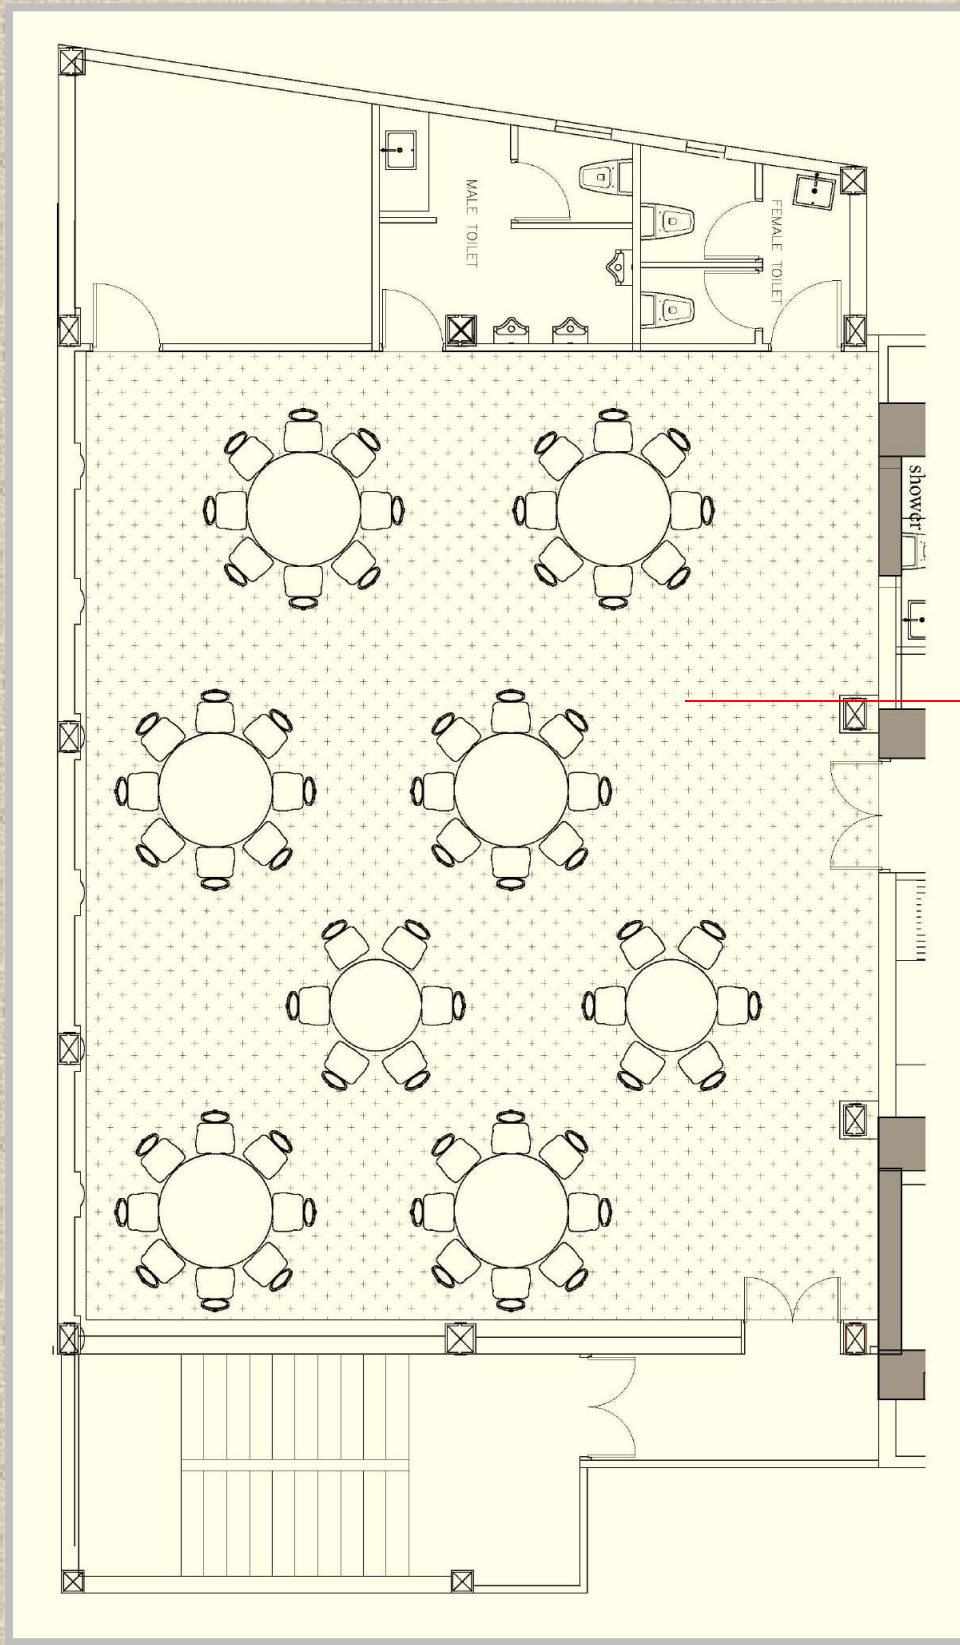

**HOTEL REGENTA AT KATHMANDU  
SECOND FLOOR SEMINAR HALL 3D PRESENTATION  
DATE: 11-OCT-2023**

LEATHRETTE -A FINISH

VENEER FINISH

PROILE LIGHT

LEATHRETTE-B FINISH

White Dove  
Benjamin Moore

Pure White  
Sherwin Williams

METAL PROFILE

ROLLER BLINDS

CARPET

THANK YOU  
BY STUDIO LINE CRAFT